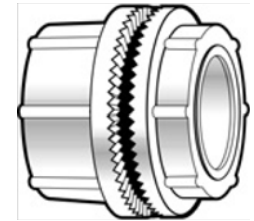

Ballast Box Hub Mount

Ballast Box Hub Mount

- 1/2" Myers Hub on door of single ballast box
- For use in mounting bullet directly on ballast box
- Hub painted same finish as box color
- Mounting ears made of steel material
- Available in Hartford Green (G) or Antique Bronze (B)
- Add (H) to order for hub mount

Front view

Side view

Front view

1/2" Zinc Myers Hub