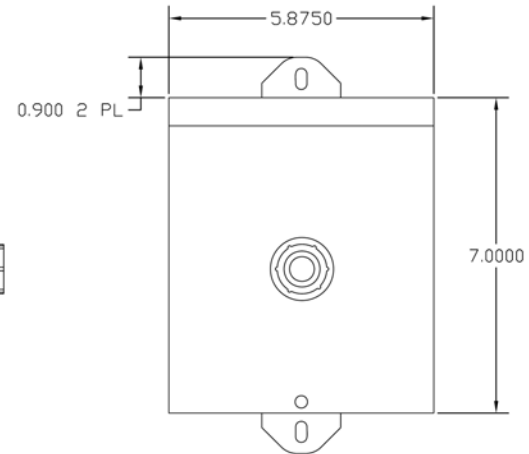

Ballast Box Hub Mount

Ballast Box Hub Mount

- 1/2" Myers Hub on door of single ballast box
- For use in mounting bullet directly on ballast box
- Hub painted same finish as box color
- Mounting ears made of steel material
- Available in Hartford Green (G) or Antique Bronze (B)
- Add (H) to order for hub mount

Front view

Side view

Front view

1/2" Zinc Myers Hub