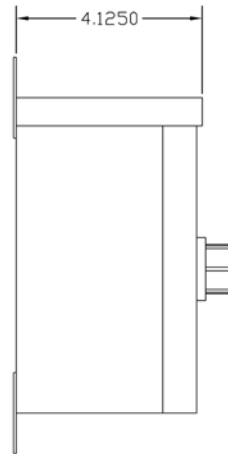

Ballast Box Hub Mount

Ballast Box Hub Mount

- 1/2" Myers Hub on door of single ballast box
- For use in mounting bullet directly on ballast box
- Hub painted same finish as box color
- Mounting ears made of steel material
- Available in Hartford Green (G) or Antique Bronze (B)
- Add (H) to order for hub mount

Front view

Side view

Front view

1/2" Zinc Myers Hub