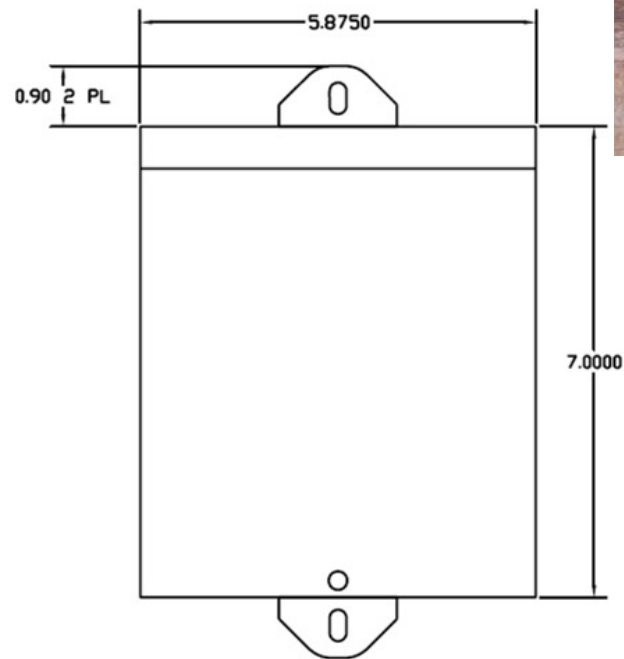

Single Ballast Box

Single Ballast Box

- 35w, 50w, 70w, 100w, 150w or 175w Metal Halide
- 50w, 100w, or 175w Mercury Vapor (while supplies last)
- Made of 18 gauge cold-roll sheet metal
- Mounting ears made of steel material
- Available in Hartford Green (G) and Antique Bronze (B)

Side view

Front view