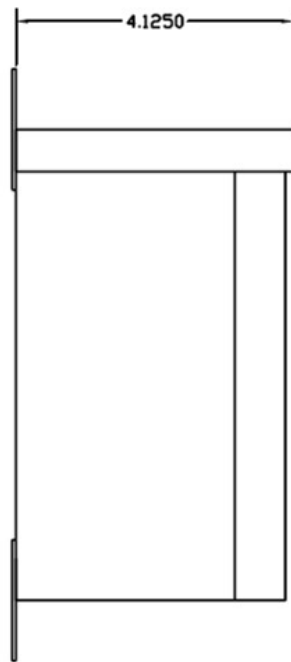

Single Ballast Box

Single Ballast Box

- 35w, 50w, 70w, 100w, 150w or 175w Metal Halide
- 50w, 100w, or 175w Mercury Vapor (while supplies last)
- Made of 18 gauge cold-roll sheet metal
- Mounting ears made of steel material
- Available in Hartford Green (G) and Antique Bronze (B)

Side view

Front view