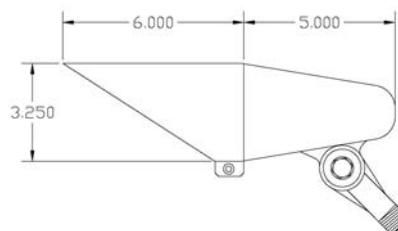

BR20 with USR20 Upshield

BR20 with GS6 Downshield