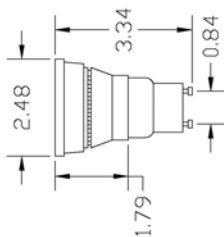

Moon Visions R20 5W LED Bullet Series

Housing (BR20): 380 Aluminum alloy die cast.

Downshields: Required for use as a downlight.

(DSA6): Fabricated steel material, angle-cut 6" in length.

(DST6): Fabricated steel material, straight tube shield 4" in length.

(USR20): Angled upshield 3" tall.

(UST20): Straight Tube upshield 3" tall with debris guard.

Socket:

- **12V Bullet** = Unique 12V GU24 Twist-Lock base allows for maximum pin contact as well as "locked" socket to insure lamp security. GU24 Base is known for high vibration tolerances (a must for fixtures mounted high in trees) and high heat tolerances.
- **120V Bullet** = Leviton 4KV Pulse rated 600V porcelain lampholders with 25% more lamp contact area than Chinese sockets.

LEDMV	12V	R20	5W	5000K 40°	OSL
--------------	------------	------------	-----------	------------------	------------

Example: LED MV12V R20 5W 5000K 40° FL OSL = 5W 12V LED PAR20 FL with Spread lens

*Mounting Accessories-

Tree Mount

Tree Mount Box

S7 (12V)

S3 (120V)

BR20 with GS6 Downshield

BR20 with USR20 Upshield

GU24 12V Lamp

E26 120V Lamp