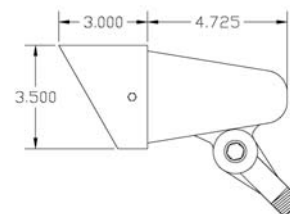

Moon Visions R20 5W LED Bullet Series Ordering Guide

Fixture Series	Voltage	Shield	Mount*	Color
BR20	12V	DSA6	TM	HGT
	120V	DST6	TMB	BZT
		USR20	S7 (12V)	
		UST20	S3 (120V)	

BR20	12V	DSA6	TMB	HGT

Example: BR20-12V-DSA6-TMB-HGT = 12V R20 Green Downlight

LED Lamp Series	Voltage	Size	Wattage	Color and Beam Spread	Spread Lens	5500K Lens
LED MV	12V	R20	5W	3500K 15° SP	OSL	MV
	120V			3500K 40° FL		
				5000K 25° NFL		
				5000K 40° FL		

LEDMV	12V	R20	5W	5000K 40°	OSL

Example: LED MV12V R20 5W 5000K 40° FL OSL = 5W 12V LED PAR20 FL with Spread lens

*Mounting Accessories-